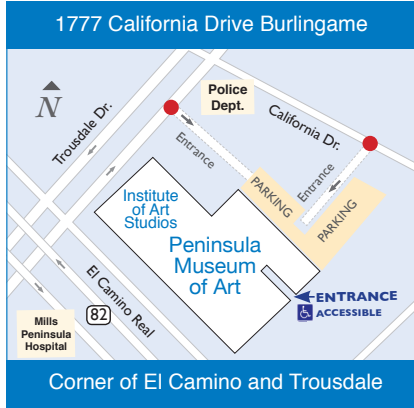

Peninsula Museum of Art
Peninsula Art Institute

1777 California Drive Burlingame, CA 94010
Address service requested

The Peninsula Museum of Art
proudly presents a **Preview Event**
Friday, May 1st 6-9 pm

Open Studios

Sat & Sun **May 2 & 3, 2015** 11 - 5

1777 California Drive Burlingame, CA

peninsulamuseum.org (650) 692-2101

Doris Arrington	Rachel Kesselman	BJ Stevenson
Lisa Babbitt	Annette Legallet	Susan Switzer
Barbara M. Berk	June Levin	Leigh Toldi
Rob Browne	Christina Mazza	Winnie van der Rijn*
Irene Carvajal*	Neil Murphy	Kevyn Warnock
Eunice Chan	Abbas Orumchian	Ruth Waters
John Csongradi	Kay Podolsky	Wayne Wichern
Ann Dinapoli	Roberta Salma	Nancy Woods
Doriane Heyman	Linda Salter	
Teresa Hsu	Carolyn Shaw	
Michael Kesselman		

*new artist

Artists featured on cover from left: Wayne Wichern, Kevyn Warnock, Barbara M. Berk, Linda Salter, Michael Kesselman, Irene Carvajal